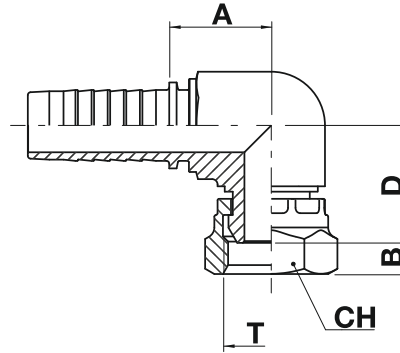

Two piece fittings - Universal series for wire braided and 4 spiral hydraulic hoses

KM91B

BSP female swivel 60° cone - 90° elbow (compact forged)

NO SKIVE / EXTERNAL SKIVE

ISO 8434-6 / BS 5200

BSP Kompakt dirsek

code	ø hose			T	A		B		D		CH		
	dn	inch	size		mm	in	mm	in	mm	in	mm	in	 in
KM91B-04-04	6	1/4	04	1/4-19	18,5	0,73	6,5	0,26	22,6	0,89	19,0	0,748	3/4
KM91B-06-06	10	3/8	06	3/8-19	21,5	0,85	6,5	0,26	25,5	1,00	22,0	0,866	7/8
KM91B-08-08	12	1/2	08	1/2-14	25,0	0,98	9,0	0,35	28,5	1,12	27,0	1,063	1.1/16
KM91B-10-10	16	5/8	10	5/8-14	27,0	1,06	9,0	0,35	27,5	1,08	30,0	1,181	1.1/8
KM91B-12-12	19	3/4	12	3/4-14	28,5	1,12	8,7	0,34	32,8	1,29	32,0	1,260	1.1/4
KM91B-16-16	25	1	16	1-11	34,0	1,34	10,5	0,41	37,5	1,48	41,0	1,614	1.1/2