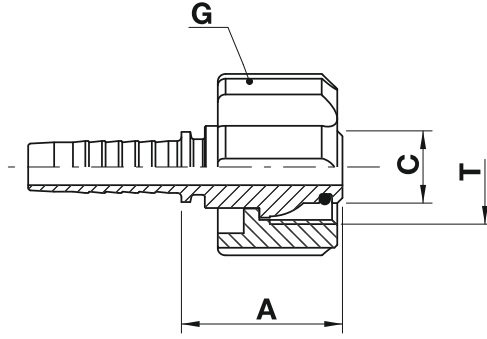

Two piece fittings - Universal series for wire braided and 4 spiral hydraulic hoses

KW15B

Jet wash female swivel "K" type

NO SKIVE / EXTERNAL SKIVE

Yıkama başlığı

code	ø hose			T	A		C		G	
	dn	inch	size		mm	in	mm	in	mm	in
KW15B-04-22	6	1/4"	04	M22X1,5	31,0	1,22	14,0	0,55	36,0	1,42
KW15B-05-22	8	5/16"	05	M22X1,5	31,0	1,22	14,0	0,55	36,0	1,42
KW15B-06-22	10	3/8"	06	M22X1,5	31,0	1,22	14,0	0,55	36,0	1,42