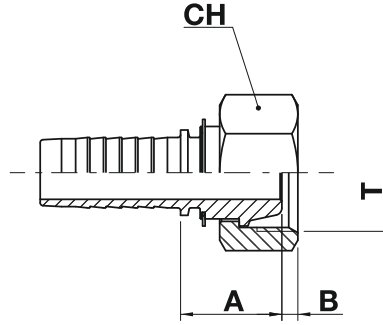

Two piece fittings - Universal series for wire braided and 4 spiral hydraulic hoses

FQ13B

Metric female swivel (multiseal 24°/60° cone seat)

NO SKIVE / EXTERNAL SKIVE

Metrik multiseal başlık

code	ø hose			T	A		B		CH		
	dn	inch	size		mm	in	mm	in	mm	in	 in
FQ13B-04-14	6	1/4"	04	M14X1,5	21,5	0,85	3,5	0,14	17,0	0,669	11/16"
FQ13B-05-16	8	5/16"	05	M16X1,5	21,0	0,83	5,0	0,20	19,0	0,748	3/4"
FQ13B-05-18	8	5/16"	05	M18X1,5	21,0	0,83	5,0	0,20	22,0	0,866	7/8"
FQ13B-06-16	10	3/8"	06	M16X1,5	21,6	0,85	5,0	0,20	22,0	0,866	7/8"
FQ13B-06-18	10	3/8"	06	M18X1,5	21,0	0,83	5,0	0,20	22,0	0,866	7/8"
FQ13B-08-22	12	1/2"	08	M22X1,5	24,5	0,96	5,0	0,20	20,0	0,790	1.1/16"
FQ13B-10-26	16	5/8"	10	M26X1.5	24,5	0,96	6,0	0,24	32,0	1,260	1.1/4"