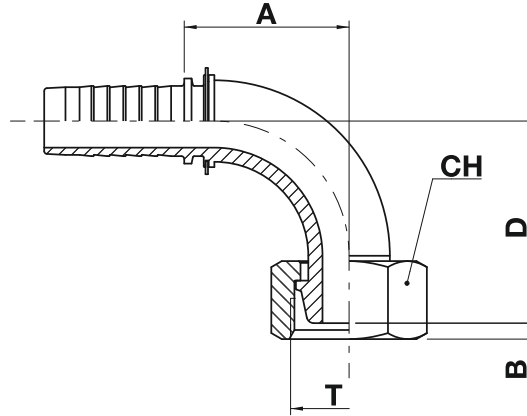

FQ93B

Metric female swivel - 90° elbow (multiseal 24°/60° cone seat)

Metrik multiseal 90° başlık

code	ø hose			T	A		B		D		CH		
	dn	inch	size		mm	in	mm	in	mm	in	mm	in	↗ in
FQ93B-04-14	6	1/4"	04	M14X1,5	28,0	1,10	3,5	0,14	29,5	1,16	17,0	0,669	11/16"
FQ93B-05-16	8	5/16"	05	M16X1,5	31,5	1,24	5,0	0,20	33,0	1,30	19,0	0,748	3/4"
FQ93B-06-18	10	3/8"	06	M18X1,5	30,5	1,20	5,0	0,20	33,5	1,32	22,0	0,866	7/8"
FQ93B-08-22	12	1/2"	08	M22X1,5	38,2	1,50	5,0	0,20	38,0	1,50	27,0	1,063	1.1/16"
FQ93B-10-26	16	5/8"	10	M26X1,5	54,0	2,13	6,0	0,24	52,5	2,07	32,0	1,260	1.1/4"