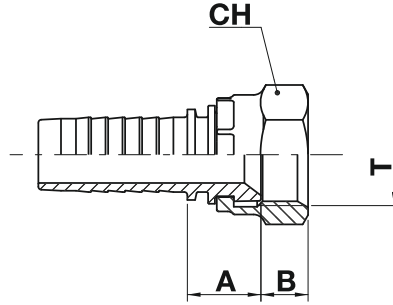

Two piece fittings - Universal series for wire braided and 4 spiral hydraulic hoses

FJ11B FJ13B FJ12B

JIC 37° female swivel

ISO 8434-2 / SAE J514

JIC dişi başlık

NO SKIVE / EXTERNAL SKIVE

code	ø hose			T	A		B		CH		
	dn	inch	size		mm	in	mm	in	mm	in	↻ in
FJ11B-04-04	6	1/4"	04	7/16"-20	14,5	0,57	9,7	0,38	14,0	0,551	9/16"
FJ11B-04-05	6	1/4"	04	1/2"-20	15,5	0,61	9,5	0,37	17,0	0,669	11/16"
FJ13B-04-06	6	1/4"	04	9/16"-18	15,5	0,61	9,5	0,37	19,0	0,748	3/4"
FJ13B-04-08	6	1/4"	04	3/4"-16	18,5	0,73	10,7	0,42	22,0	0,866	7/8"
FJ11B-05-05	8	5/16"	05	1/2"-20	15,5	0,61	9,5	0,37	17,0	0,669	11/16"
FJ11B-05-06	8	5/16"	05	9/16"-18	17,0	0,67	9,5	0,37	19,0	0,748	3/4"
FJ11B-06-06	10	3/8"	06	9/16"-18	17,0	0,67	9,5	0,37	19,0	0,748	3/4"
FJ13B-06-08	10	3/8"	06	3/4"-16	18,5	0,73	10,7	0,42	22,0	0,866	7/8"
FJ11B-08-08	12	1/2"	08	3/4"-16	18,5	0,73	10,7	0,42	22,0	0,866	7/8"
FJ13B-08-10	12	1/2"	08	7/8"-14	20,5	0,81	12,5	0,49	27,0	1,063	1.1/16"
FJ11B-08-12	12	1/2"	08	1.1/16"-12	23,0	0,91	14,3	0,56	32,0	1,260	1.1/4"
FJ11B-10-10	16	5/8"	10	7/8"-14	21,0	0,83	12,7	0,50	27,0	1,063	1.1/16"
FJ11B-10-12	16	5/8"	10	1.1/16"-12	22,2	0,87	14,3	0,56	32,0	1,260	1.1/4"
FJ11B-12-12	19	3/4"	12	1.1/16"-12	21,0	0,83	13,8	0,54	32,0	1,260	1.1/4"
FJ11B-12-16	19	3/4"	12	1.5/16"-12	28,5	1,12	15,1	0,59	38,0	1,496	1.1/2"
FJ11B-16-16	25	1"	16	1.5/16"-12	26,5	1,04	15,1	0,59	38,0	1,496	1.1/2"
FJ12B-16-20	25	1"	16	1.5/8"-12	30,0	1,18	16,0	0,63	50,0	1,969	2"
FJ11B-20-16	31	1.1/4"	20	1.5/16"-12	29,5	1,16	15,1	0,59	38,0	1,496	1.1/2"
FJ12B-20-20	31	1.1/4"	20	1.5/8"-12	29,0	1,14	16,0	0,63	50,0	1,969	2"
FJ12B-20-24	31	1.1/4"	20	1.7/8"-12	31,4	1,24	18,5	0,73	55,0	2,165	2.3/16"
FJ12B-24-24	38	1.1/2"	24	1.7/8"-12	31,4	1,24	18,5	0,73	55,0	2,165	2.3/16"
FJ12B-32-32	51	2"	32	2.1/2"-12	38,0	1,50	24,0	0,94	75,0	2,953	-