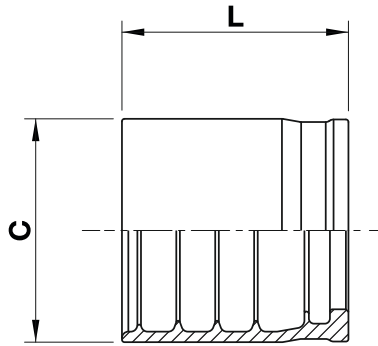

Two piece fittings - Universal series for wire braided and 4 spiral hydraulic hoses

SCX0T

Skive ferrule

R1-R2-SC Soymasız soket

code	ø hose			C		L	
	dn	inch	size	mm	in	mm	in
SCX0T-04	6	1/4	04	20,0	0,79	23,5	0,92
SCX0T-05	8	5/16	05	22,0	0,87	24,3	0,96
SCX0T-06	10	3/8	06	24,0	0,94	25,0	0,98
SCX0T-08	12	1/2	08	28,0	1,10	28,0	1,10
SCX0T-10	16	5/8	10	32,0	1,26	31,0	1,22
SCX0T-12	19	3/4	12	35,0	1,38	35,5	1,40
SCX0T-16	25	1	16	44,0	1,73	48,0	1,89

Please refer to our crimping charts for application details of each size

No skive ferrule for: EN 853 1SN / SAE 100 R1AT / EN 853 2SN / SAE 100 R2AT / EN 857 1SC / SAE 100 R17 / EN 857 2SC / SAE 100 R16 / SAE 100 R19