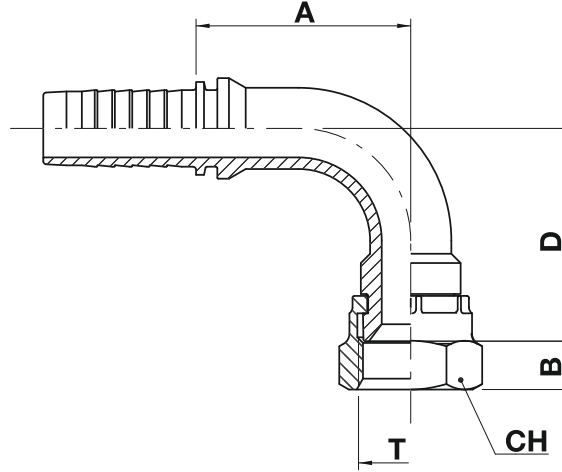

Two piece fittings - Universal series for wire braided and 4 spiral hydraulic hoses

FJ91B FJ96B FJ93B FJ92B

JIC 37° female swivel - 90° elbow

ISO 8434-2 / SAE J514

JIC 90° dışı başlık

code	ø hose			T	A		B		D		CH		
	dn	inch	size		mm	in	mm	in	mm	in	mm	in	↻ in
FJ91B-03-04	5	3/16"	03	7/16"-20	26,5	1,04	8,7	0,34	21,0	0,83	14,0	0,551	9/16"
FJ91B-04-04	6	1/4"	04	7/16"-20	27,0	1,06	8,7	0,34	21,0	0,83	14,0	0,551	9/16"
FJ91B-04-05	6	1/4"	04	1/2"-20	30,8	1,21	9,5	0,37	30,0	1,18	17,0	0,669	11/16"
FJ96B-04-05	6	1/4"	04	1/2"-20	30,8	1,21	9,5	0,37	30,0	1,18	17,46	0,687	11/16"
FJ91B-04-06	6	1/4"	04	9/16"-18	28,5	1,12	9,5	0,37	23,0	0,91	19,0	0,748	3/4"
FJ93B-04-06	6	1/4"	04	9/16"-18	28,5	1,12	9,5	0,37	28,0	1,10	19,0	0,748	3/4"
FJ96B-04-06	6	1/4"	04	9/16"-18	28,5	1,12	9,5	0,37	23,0	0,91	17,46	0,687	11/16"
FJ91B-05-05	8	5/16"	05	1/2"-20	32,8	1,26	9,5	0,37	30,0	1,18	17,0	0,669	11/16"
FJ91B-05-06	8	5/16"	05	9/16"-18	26,8	1,06	9,5	0,37	23,0	0,91	19,0	0,748	3/4"
FJ96B-05-06	8	5/16"	05	9/16"-18	26,8	1,06	9,5	0,37	23,0	0,91	17,46	0,687	11/16"
FJ91B-06-05	10	3/8"	06	1/2"-20	33,0	1,26	9,5	0,37	30,0	1,18	17,0	0,669	11/16"
FJ91B-06-06	10	3/8"	06	9/16"-18	27,8	1,09	9,5	0,37	23,0	0,91	19,0	0,748	3/4"
FJ96B-06-06	10	3/8"	06	9/16"-18	27,8	1,09	9,5	0,37	23,0	0,91	17,46	0,687	11/16"
FJ93B-06-08	10	3/8"	06	3/4"-16	35,0	1,38	10,7	0,42	30,0	1,18	22,0	0,866	7/8"
FJ93B-06-10	10	3/8"	06	7/8"-14	37,1	1,46	12,5	0,49	38,0	1,50	27,0	1,063	1.1/16"
FJ91B-08-06	12	1/2"	08	9/16"-18	33,5	1,32	9,5	0,37	23,0	0,91	19,0	0,748	3/4"
FJ96B-08-06	12	1/2"	08	9/16"-18	33,5	1,32	9,5	0,37	23,0	0,91	17,46	0,687	11/16"
FJ91B-08-08	12	1/2"	08	3/4"-16	39,5	1,56	10,7	0,42	30,0	1,18	22,0	0,866	7/8"
FJ93B-08-10	12	1/2"	08	7/8"-14	44,0	1,73	12,5	0,49	32,0	1,26	27,0	1,063	1.1/16"