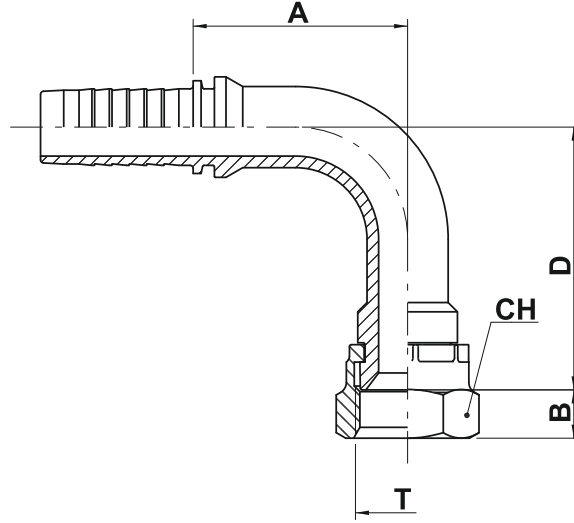

Two piece fittings - Universal series for wire braided and 4 spiral hydraulic hoses

**FJ91B-M** FJ93B-M

**JIC 37° female swivel - 90° elbow (medium drop)**

NO SKIVE / EXTERNAL SKIVE

ISO 8434-2 / SAE J514

**JIC orta drop 90° başlık**

code	ø hose			T	A		B		D		CH		
	dn	inch	size		mm	in	mm	in	mm	in	mm	in	↻ in
FJ91B-04-04-M	6	1/4"	04	7/16"-20	27,0	1,06	8,7	0,34	32,0	1,26	14,0	0,551	9/16"
FJ93B-04-06-M	6	1/4"	04	9/16"-18	28,5	1,12	9,5	0,37	38,0	1,50	19,0	0,748	3/4"
FJ91B-06-06-33	10	3/8"	06	9/16"-18	27,8	1,09	9,5	0,37	33,0	1,30	19,0	0,748	3/4"
FJ91B-06-06-M	10	3/8"	06	9/16"-18	27,8	1,09	9,5	0,37	38,0	1,50	19,0	0,748	3/4"
FJ91B-06-08-M	10	3/8"	06	3/4"-16	33,5	1,32	10,7	0,42	41,0	1,73	22,0	0,866	7/8"
FJ91B-08-08-M	12	1/2"	08	3/4"-16	39,5	1,56	10,7	0,42	41,0	1,73	22,0	0,866	7/8"
FJ93B-08-10-M	16	5/8"	10	7/8"-14	44,0	1,73	12,5	0,49	47,0	1,85	27,0	1,062	1.1/16"
FJ91B-08-12-M	12	1/2"	08	1.1/16"-12	46,5	1,83	14,3	0,56	58,0	2,28	32,0	1,260	-
FJ91B-10-10-M	16	5/8"	10	7/8"-14	48,5	1,91	12,5	0,49	47,0	1,85	27,0	1,062	1.1/16"
FJ91B-10-12-M	16	5/8"	10	1.1/16"-12	55,0	2,17	14,3	0,56	58,0	2,28	32,0	1,260	-
FJ91B-12-12-M	19	3/4"	12	1.1/16"-12	56,0	2,20	14,3	0,56	58,0	2,28	32,0	1,260	-

**Nut type**

FJ91

FJ93