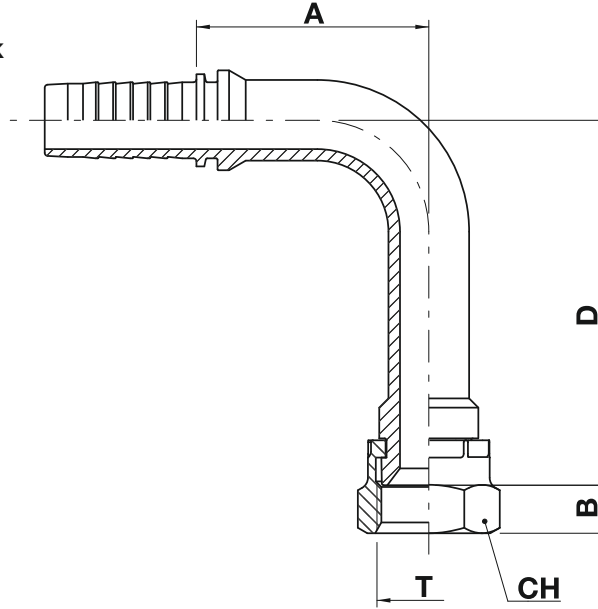

FJ91B-L FJ96B-L FJ93B-L FJ92B-L

JIC 37° female swivel - 90° elbow (long drop)

NO SKIVE / EXTERNAL SKIVE

ISO 8434-2 / SAE J514

JIC uzun drop 90° başlık

code	ø hose			T	A		B		D		CH		
	dn	inch	size		mm	in	mm	in	mm	in	mm	in	↗ in
FJ91B-04-04-L	6	1/4"	04	7/16"-20	27,0	1,06	8,7	0,34	46,0	1,81	14,0	0,551	9/16"
FJ91B-04-05-L	6	1/4"	04	1/2"-20	30,8	1,21	9,5	0,37	46,0	1,81	17,0	0,669	11/16"
FJ96B-04-05-L	6	1/4"	04	1/2"-20	30,8	1,21	9,5	0,37	46,0	1,81	17,46	0,687	11/16"
FJ91B-04-06-L	6	1/4"	04	9/16"-18	28,5	1,12	9,5	0,37	56,0	2,20	19,0	0,748	3/4"
FJ93B-04-06-L	6	1/4"	04	9/16"-18	28,5	1,12	9,5	0,37	56,0	2,20	19,0	0,748	3/4"
FJ96B-04-06-L	6	1/4"	04	9/16"-18	28,5	1,12	9,5	0,37	56,0	2,20	17,46	0,687	11/16"
FJ91B-05-06-L	8	5/16"	05	9/16"-18	26,8	1,06	9,5	0,37	56,0	2,20	19,0	0,748	3/4"
FJ91B-06-06-L	10	3/8"	06	9/16"-18	27,8	1,09	9,5	0,37	56,0	2,20	19,0	0,748	3/4"
FJ93B-06-08-L	10	3/8"	06	3/4"-16	35,0	1,38	10,7	0,42	62,0	2,44	22,0	0,866	7/8"
FJ91B-08-08-L	12	1/2"	08	3/4"-16	39,5	1,56	10,7	0,42	62,0	2,44	22,0	0,866	7/8"
FJ91B-10-10-65	16	5/8"	10	7/8"-14	54,0	2,13	12,5	0,49	65,0	2,56	27,0	1,063	1.1/16"
FJ91B-10-10-L	16	5/8"	10	7/8"-14	54,0	2,13	12,5	0,49	70,0	2,76	27,0	1,063	1.1/16"
FJ91B-10-12-L	16	5/8"	10	1.1/16"-12	55,0	2,16	14,3	0,56	96,0	3,78	32,0	1,260	1.1/4"
FJ91B-12-12-L	19	3/4"	12	1.1/16"-12	55,5	2,19	14,3	0,56	96,0	3,78	32,0	1,260	1.1/4"
FJ91B-16-16-110	25	1"	16	1.5/16"-12	75,5	2,97	15,1	0,61	110,0	4,33	38,0	1,496	1.1/2"
FJ91B-16-16-L	25	1"	16	1.5/16"-12	75,5	2,97	15,1	0,61	114,0	4,33	38,0	1,496	1.1/2"
FJ92B-16-20-L	25	1"	16	1.5/8"-12	79,5	3,13	16,0	0,63	129,0	5,07	50,0	1,969	2"
FJ92B-20-20-95	31	1.1/4"	20	1.5/8"-12	85,5	3,37	16,0	0,63	95,0	3,74	50,0	1,969	2"
FJ92B-20-20-L	31	1.1/4"	20	1.5/8"-12	85,5	3,37	16,0	0,63	129,0	5,07	50,0	1,969	2"