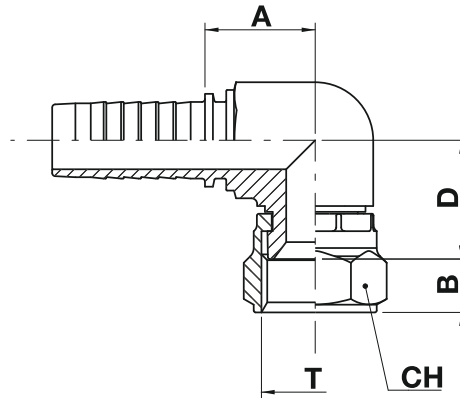

Two piece fittings - Universal series for wire braided and 4 spiral hydraulic hoses

KJ91B

JIC 37° female swivel - 90° elbow (compact forged)

NO SKIVE / EXTERNAL SKIVE

ISO 8434-2 / SAE J514

JIC kompakt dirsek

code	ø hose			T	A		B		D		CH		
	dn	inch	size		mm	in	mm	in	mm	in	mm	in	↗ in
KJ91B-04-04	6	1/4"	04	7/16"-20	18,5	0,73	8,5	0,33	19,6	0,77	14,0	0,551	9/16"
KJ91B-04-06	6	1/4"	04	9/16"-18	18,5	0,73	8,5	0,33	21,5	0,85	19,0	0,748	3/4"
KJ91B-06-06	10	3/8"	06	9/16"-18	21,5	0,85	8,5	0,33	23,0	0,91	19,0	0,748	3/4"
KJ91B-06-08	10	3/8"	06	3/4"-16	21,5	0,85	10,5	0,41	24,9	0,98	22,0	0,866	7/8"
KJ91B-08-08	12	1/2"	08	3/4"-16	25,0	0,98	9,5	0,37	26,9	1,06	22,0	0,866	7/8"
KJ91B-08-10	12	1/2"	08	7/8"-14	25,0	0,98	13,0	0,51	28,3	1,11	27,0	1,063	1.1/16"
KJ91B-10-10	16	5/8"	10	7/8"-14	26,0	1,02	13,0	0,51	27,7	1,09	27,0	1,063	1.1/16"
KJ91B-10-12	16	5/8"	10	1.1/16"-12	29,0	1,14	14,5	0,57	30,7	1,21	32,0	1,260	1.1/4"
KJ91B-12-12	19	3/4"	12	1.1/16"-12	28,5	1,12	14,5	0,57	30,7	1,21	32,0	1,260	1.1/4"
KJ91B-16-16	25	1"	16	1.5/16"-12	34,0	1,34	14,5	0,57	32,5	1,28	38,0	1,496	1.1/2"