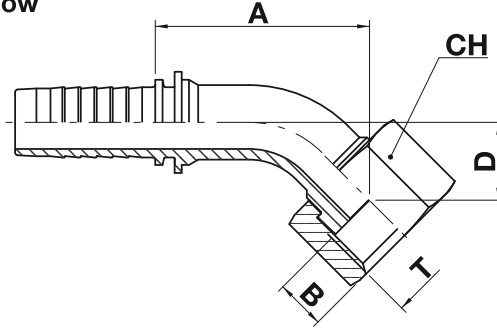

Two piece fittings - Universal series for wire braided and 4 spiral hydraulic hoses

OR44BOR12B

ORFS female swivel - 45° elbow

ISO 8434-3 / SAE J1453

ORFS 45° dişi başlık

NO SKIVE / EXTERNAL SKIVE

code	ø hose			T	A		B		D		CH		
	dn	inch	size		mm	in	mm	in	mm	in	mm	in	in
OR44B-04-04	6	1/4"	04	9/16"-18	29,5	1,16	8,0	0,31	10,0	0,39	17,0	0,669	11/16"
OR44B-04-06	6	1/4"	04	11/16"-16	29,0	1,14	9,5	0,37	11,0	0,43	22,0	0,866	7/8"
OR44B-05-06	8	5/16"	05	11/16"-16	35,5	1,40	9,5	0,37	11,0	0,43	22,0	0,866	7/8"
OR43B-06-04	10	3/8"	06	9/16"-18	32,5	1,28	8,0	0,31	10,0	0,39	17,0	0,669	11/16"
OR44B-06-06	10	3/8"	06	11/16"-18	35,5	1,40	9,5	0,37	11,0	0,43	22,0	0,866	7/8"
OR44B-06-08	10	3/8"	06	13/16"-16	38,5	1,51	11,0	0,43	15,0	0,59	24,0	0,945	15/16"
OR43B-08-06	12	1/2"	08	11/16"-16	38,5	1,51	9,5	0,37	11,0	0,43	22,0	0,866	7/8"
OR44B-08-08	12	1/2"	08	13/16"-16	43,0	1,69	11,0	0,43	15,0	0,59	24,0	0,945	15/16"
OR44B-08-10	12	1/2"	08	1"-14	43,5	1,71	13,5	0,53	16,0	0,63	30,0	1,181	1.3/16"
OR43B-08-12	12	1/2"	08	1.3/16"-12	56,5	2,22	14,5	0,57	18,9	0,74	36,0	1,417	1.7/16"
OR44B-10-10	16	5/8"	10	1"-14	51,5	2,03	13,5	0,53	14,3	0,56	30,0	1,181	1.3/16"
OR44B-10-12	16	5/8"	10	1.3/16"-12	60,5	2,38	14,5	0,57	21,0	0,83	36,0	1,417	1.7/16"
OR43B-12-10	19	3/4"	12	1"-14	67,5	2,65	13,5	0,53	15,0	0,59	30,0	1,181	1.3/16"
OR44B-12-12	19	3/4"	12	1.3/16"-12	62,0	2,44	14,5	0,57	21,0	0,83	36,0	1,417	1.7/16"
OR44B-12-16	19	3/4"	12	1.7/16"-12	63,0	2,48	14,8	0,58	24,0	0,94	41,0	1,614	1.5/8"
OR43B-16-12	25	1"	16	1.3/16"-12	71,0	2,79	14,5	0,57	22,0	0,87	36,0	1,417	1.7/16"
OR44B-16-16	25	1"	16	1.7/16"-12	73,0	2,87	14,8	0,58	24,0	0,94	41,0	1,614	1.5/8"
OR42B-16-20	25	1"	16	1.11/16"-12	91,5	3,60	14,8	0,58	37,0	1,45	50,0	1,969	2"
OR42B-20-20	31	1.1/4"	20	1.11/16"-12	97,0	3,82	14,8	0,58	37,0	1,45	50,0	1,969	2"
OR42B-24-24	38	1.1/2"	24	2"-12	120,5	4,74	14,8	0,58	44,0	1,73	60,0	2,362	2.3/8"