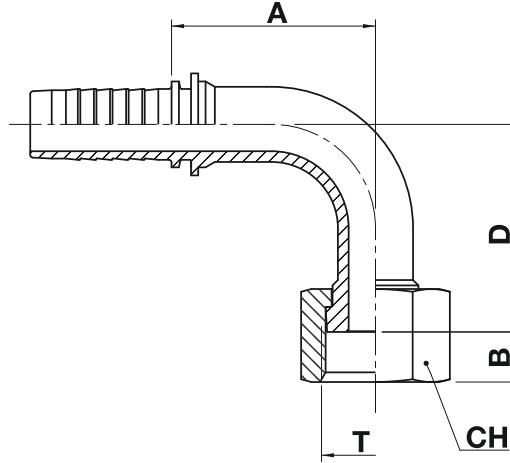

Two piece fittings - Universal series for wire braided and 4 spiral hydraulic hoses

OR94B-M

ORFS female swivel - 90° elbow (medium drop)

NO SKIVE / EXTERNAL SKIVE

ISO 8434-3 / SAE J1453

ORFS 90° dişi başlık

code	ø hose			T	A		B		D		CH		
	dn	inch	size		mm	in	mm	in	mm	in	mm	in	↗ in
OR94B-04-04-M	6	1/4"	04	9/16"-18	29,5	1,16	8,0	0,31	33,0	1,30	17,0	0,669	11/16"
OR94B-04-06-M	6	1/4"	04	11/16"-16	31,5	1,24	9,5	0,37	38,0	1,50	22,0	0,866	7/8"
OR94B-06-06-M	10	3/8"	06	11/16"-16	31,5	1,24	9,5	0,37	38,0	1,50	22,0	0,866	7/8"
OR94B-06-08-M	10	3/8"	06	13/16"-16	34,0	1,34	11,0	0,43	41,0	1,61	24,0	0,945	15/16"
OR94B-08-08-M	12	1/2"	08	13/16"-16	40,0	1,57	11,0	0,43	41,0	1,61	24,0	0,945	15/16"
OR94B-10-10-M	16	5/8"	10	1"-14	53,5	2,10	13,5	0,53	47,0	1,85	30,0	1,181	1.3/16"
OR94B-12-12-M	19	3/4"	12	1.3/16"-12	61,0	2,40	14,5	0,57	58,0	2,28	36,0	1,417	1.7/16"
OR94B-16-16-M	25	1"	16	1.7/16"-12	74,0	2,91	13,8	0,54	71,0	2,79	41,0	1,614	1.5/8"
OR92B-20-20-M	31	1.1/4"	20	1.11/16"-12	85,5	3,36	14,8	0,58	78,0	3,07	50,0	1,969	2"

Nut type