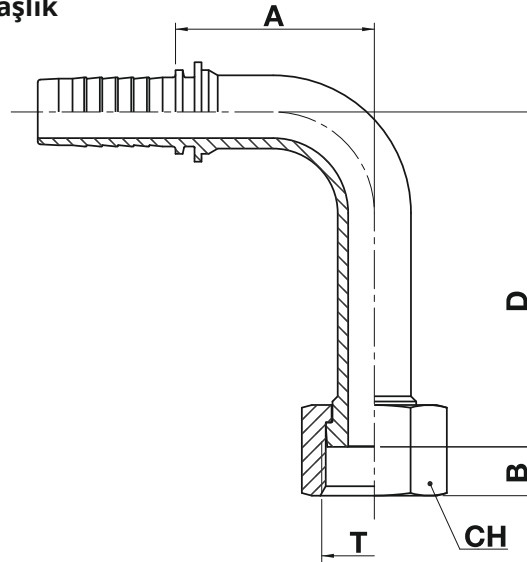

Two piece fittings - Universal series for wire braided and 4 spiral hydraulic hoses

OR94B-L OR92B-L

ORFS female swivel - 90° elbow (long drop)

NO SKIVE / EXTERNAL SKIVE

ISO 8434-3 / SAE J1453

ORFS 90° uzun drop dişi başlık

code	ø hose			T	A		B		D		CH		
	dn	inch	size		mm	in	mm	in	mm	in	mm	in	↗ in
OR94B-04-04-L	6	1/4"	04	9/16"-18	29,5	1,16	8,0	0,31	46,0	1,81	17,0	0,669	11/16"
OR94B-04-06-L	6	1/4"	04	11/16"-16	31,5	1,24	9,5	0,37	54,0	2,12	22,0	0,866	7/8"
OR94B-06-06-L	10	3/8"	06	11/16"-16	31,5	1,24	9,5	0,37	54,0	2,12	22,0	0,866	7/8"
OR94B-06-08-L	10	3/8"	06	13/16"-16	31,5	1,24	11,0	0,43	64,0	2,52	24,0	0,945	15/16"
OR94B-08-08-L	12	1/2"	08	13/16"-16	40,0	1,57	11,0	0,43	64,0	2,52	24,0	0,945	15/16"
OR94B-10-10-L	16	5/8"	10	1"-14	53,5	2,10	13,5	0,53	70,0	2,75	30,0	1,181	1.3/16"
OR94B-12-12-L	19	3/4"	12	1.3/16"-12	61,0	2,40	14,5	0,57	96,0	3,78	36,0	1,417	1.7/16"
OR94B-16-16-L	25	1"	16	1.7/16"-12	70,3	2,77	13,8	0,54	114,0	4,49	41,0	1,614	1.5/8"
OR92B-20-20-L	31	1.1/4"	20	1.11/16"-12	85,5	3,36	14,8	0,58	129,0	5,08	50,0	1,969	2"
OR92B-24-24-L	38	1.1/2"	24	2"-12	112,5	4,43	14,8	0,58	141,0	5,55	60,0	2,362	2.3/8"

Nut type