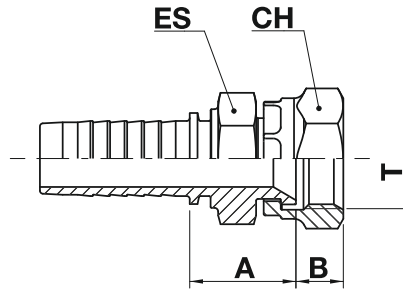

Two piece fittings - Universal series for wire braided and 4 spiral hydraulic hoses

FT11B MG96B

JIS female swivel japanese "T" style termination 60° cone

NO SKIVE / EXTERNAL SKIVE

Metrik içe havşa başlık

code	ø hose			T	A		B		ES			CH		
	dn	inch	size		mm	in	mm	in	mm	in	↻ in	mm	in	↻ in
FT11B-04-04	6	1/4"	04	1/4"-19	21,0	0,83	8,0	0,31	19,0	0,748	3/4"	19,0	0,748	3/4"
FT11B-06-06	10	3/8"	06	3/8"-19	22,0	0,87	9,5	0,37	19,0	0,748	3/4"	22,0	0,866	7/8"
FT11B-08-08	12	1/2"	08	1/2"-14	25,0	0,98	11,0	0,43	22,0	0,866	7/8"	27,0	1,063	1.1/16"
FT11B-10-10	16	5/8"	10	5/8"-14	28,5	1,12	9,5	0,37	24,0	0,945	15/16"	27,0	1,063	1.1/16"
FT11B-12-12	19	3/4"	12	3/4"-14	28,0	1,10	12,5	0,49	30,0	1,181	1.3/16"	32,0	1,260	1.1/4"
FT11B-16-16	25	1"	16	1"-11	33,0	1,30	14,0	0,55	32,0	1,260	1.1/4"	38,0	1,496	1.1/2"