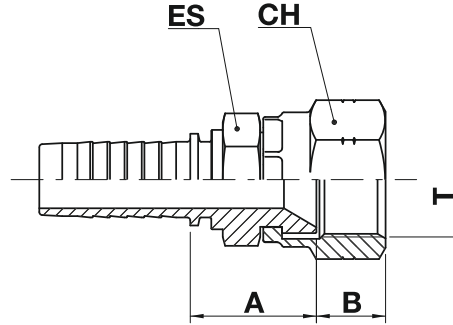

Two piece fittings - Universal series for wire braided and 4 spiral hydraulic hoses

FK11B FK12B

Japanese "KOM" style termination female swivel 60° cone

NO SKIVE / EXTERNAL SKIVE

Metrik içe havşa başlık

code	ø hose			T	A		B		ES			CH		
	dn	inch	size		mm	in	mm	in	mm	in	↻ in	mm	in	↻ in
FK11B-04-12	6	1/4"	04	M12X1,5	23,0	0,91	8,7	0,34	14,0	0,551	9/16"	17,0	0,669	11/16"
FK11B-04-14	6	1/4"	04	M14X1,5	24,0	0,94	10,0	0,39	19,0	0,748	3/4"	19,0	0,748	3/4"
FK11B-04-18	6	1/4"	04	M18X1,5	24,0	0,94	11,5	0,45	19,0	0,748	3/4"	24,0	0,944	15/16"
FK11B-06-14	10	3/8"	06	M14X1,5	25,0	0,98	10,0	0,39	19,0	0,748	3/4"	19,0	0,748	3/4"
FK11B-06-16	10	3/8"	06	M16X1,5	23,0	0,91	9,3	0,37	19,0	0,748	3/4"	22,0	0,866	7/8"
FK11B-06-18	10	3/8"	06	M18X1,5	24,0	0,94	11,5	0,45	19,0	0,748	3/4"	24,0	0,945	15/16"
FK11B-06-20	10	3/8"	06	M20X1,5	25,5	1,00	11,2	0,44	19,0	0,748	3/4"	27,0	1,063	1.1/16"
FK11B-06-22	10	3/8"	06	M22X1,5	25,5	1,00	14,0	0,55	19,0	0,748	3/4"	27,0	1,063	1.1/16"
FK11B-08-18	12	1/2"	08	M18X1,5	22,5	0,89	11,5	0,45	19,0	0,748	3/4"	24,0	0,945	15/16"
FK11B-08-22	12	1/2"	08	M22X1,5	27,0	1,06	14,0	0,55	22,0	0,866	7/8"	27,0	1,063	1.1/16"
FK11B-08-24	12	1/2"	08	M24X1,5	28,5	1,12	15,1	0,59	24,0	0,944	15/16"	32,0	1,260	1.1/4"
FK11B-10-24	16	5/8"	10	M24X1,5	28,5	1,12	15,1	0,59	24,0	0,944	15/16"	32,0	1,260	1.1/4"
FK11B-12-30	19	3/4"	12	M30X1,5	33,0	1,30	18,3	0,72	30,0	1,181	1.3/16"	36,0	1,417	1.7/16"
FK11B-12-33	19	3/4"	12	M33X1,5	32,0	1,26	21,3	0,84	32,0	1,260	1.1/4"	41,0	1,614	1.5/8"
FK11B-16-33	25	1"	16	M33X1,5	34,7	1,37	21,3	0,84	32,0	1,260	1.1/4"	41,0	1,614	1.5/8"
FK11B-16-36	25	1"	16	M36X1,5	36,0	1,42	16,0	0,63	41,0	1,614	1.5/8"	46,0	1,811	1.13/16"
FK12B-24-42	38	1.1/2"	24	M42X1,5	44,0	1,73	18,8	0,74	50,0	1,969	2"	55,0	2,165	2.3/16"

Nut type

FK11

FK12