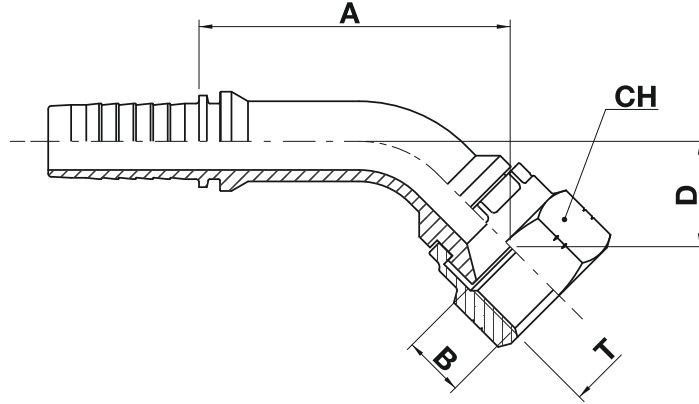

Two piece fittings - Universal series for wire braided and 4 spiral hydraulic hoses

FK41B

Japanese "KOM" style termination female swivel 60° cone - 45° elbow NO SKIVE / EXTERNAL SKIVE

Metrik içe havşa 45° başlık

code	ø hose			T	A		B		D		CH		
	dn	inch	size		mm	in	mm	in	mm	in	mm	in	↻ in
FK41B-04-14	06	1/4"	4	M14X1,5	42,5	1,67	10,0	0,39	16,1	0,63	19,0	0,748	3/4"
FK41B-06-18	10	3/8"	6	M18X1,5	51,5	2,03	11,5	0,45	19,5	0,77	24,0	0,945	15/16"
FK41B-08-22	12	1/2"	8	M22X1,5	54,0	2,13	14,0	0,55	20,0	0,79	27,0	1,063	1.1/16"
FK41B-10-24	16	5/8"	10	M24X1,5	70,5	2,78	15,1	0,59	27,0	1,06	32,0	1,260	1.1/4"
FK41B-12-30	19	3/4"	12	M30X1,5	81,5	3,21	18,3	0,72	27,6	1,09	36,0	1,417	1.7/16"