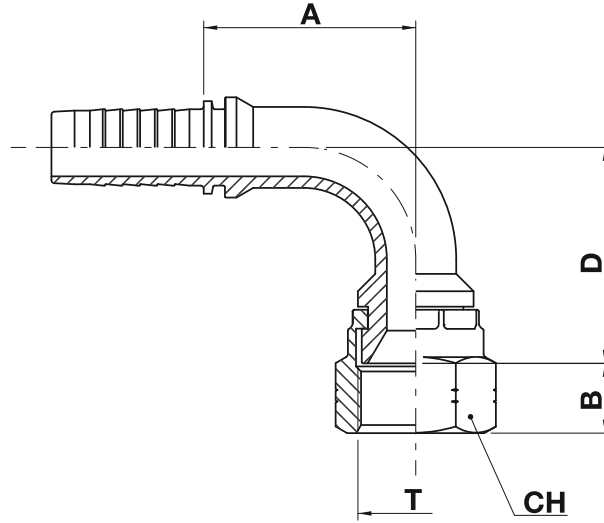

Two piece fittings - Universal series for wire braided and 4 spiral hydraulic hoses

FK91B FK12B

Japanese "KOM" style termination female swivel 60° cone - 90° elbow NO SKIVE / EXTERNAL SKIVE

Metrik içe havşa 90° başlık

code	ø hose			T	A		B		D		CH		
	dn	inch	size		mm	in	mm	in	mm	in	mm	in	↻ in
FK91B-04-14	6	1/4"	04	M14X1,5	29,0	1,14	10,0	0,39	31,5	1,24	19,0	0,748	3/4"
FK91B-04-16	6	1/4"	04	M16X1,5	29,5	1,16	9,30	0,37	37,0	1,46	22,0	0,866	7/8"
FK91B-06-18	10	3/8"	06	M18X1,5	35,5	1,40	11,5	0,45	38,0	1,50	24,0	0,945	15/16"
FK91B-08-22	12	1/2"	08	M22X1,5	47,5	1,87	14,0	0,55	43,0	1,69	27,0	1,063	1.1/16"
FK91B-10-24	16	5/8"	10	M24X1,5	55,5	2,19	15,1	0,59	55,0	2,17	32,0	1,260	1.1/4"
FK91B-12-30	19	3/4"	12	M30X1,5	55,0	2,17	18,3	0,72	56,0	2,20	36,0	1,417	1.7/16"