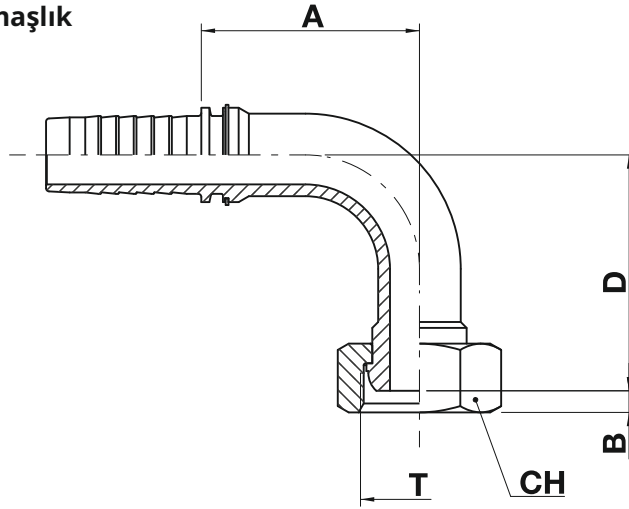

Two piece fittings - Universal series for wire braided and 4 spiral hydraulic hoses

FM93B

Metric female swivel - 90° elbow (60° cone seat)

NO SKIVE / EXTERNAL SKIVE

DIN 3863

Metrik multiseal 90° maşlık

code	ø hose			T	A		B		D		CH		
	dn	inch	size		mm	in	mm	in	mm	in	mm	in	in
FM93B-12-30	19	3/4"	12	M30X1,5	65,0	2,56	5,0	0,20	60,0	2,36	36,0	1,417	1.7/16"
FM93B-16-38	25	1"	16	M38X1,5	74,2	2,92	5,0	0,20	69,0	2,72	46,0	1,811	1.13/16"