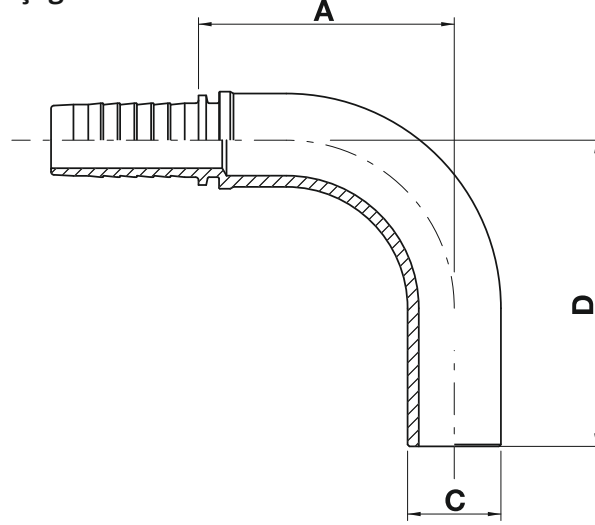

Two piece fittings - Universal series for wire braided and 4 spiral hydraulic hoses

FM90B

Metric standpipe - 90° elbow

NO SKIVE / EXTERNAL SKIVE

ISO 8434-1 / (DIN 2353)

Boru uçlu hortum 90° başlığı

code	ø hose			C		A		D	
	dn	inch	size	mm	in	mm	in	mm	in
SM90B-03-06	5	3/16"	03	6,0	0,24	33,3	1,31	40,0	1,57
SM90B-04-06	6	1/4"	04	6,0	0,24	26,0	1,02	38,5	1,52
SM90B-04-08	6	1/4"	04	8,0	0,31	26,0	1,02	40,0	1,57
SM90B-04-10	6	1/4"	04	10,0	0,39	29,5	1,16	45,5	1,79
SM90B-05-10	8	5/16"	05	10,0	0,39	36,0	1,42	39,0	1,54
SM90B-06-10	10	3/8"	06	10,0	0,39	37,0	1,46	50,0	1,97
SM90B-06-12	10	3/8"	06	12,0	0,47	32,5	1,28	47,0	1,85
SM90B-08-15	12	1/2"	08	15,0	0,59	38,0	1,50	50,0	1,97
SM90B-08-16	12	1/2"	08	16,0	0,63	38,0	1,50	55,0	2,17
SM90B-10-18	16	5/8"	10	18,0	0,71	58,5	2,30	63,0	2,48
SM90B-10-20	16	5/8"	10	20,0	0,79	59,5	2,34	68,0	2,68
SM90B-12-20	19	3/4"	12	20,0	0,79	55,5	2,19	77,0	3,03
SM90B-12-22	19	3/4"	12	22,0	0,87	60,5	2,38	73,5	2,89
SM90B-12-25	19	3/4"	12	25,0	0,98	68,5	2,70	82,0	3,23
SM90B-16-25	25	1"	16	25,0	0,98	68,5	2,70	89,0	3,50
SM90B-16-28	25	1"	16	28,0	1,10	68,0	2,68	89,0	3,50