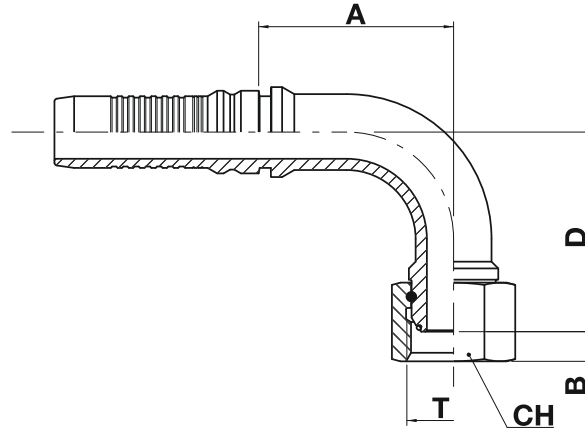

Interlock fittings for 4 and 6 spiral hoses

## F092I

**BSP O-ring female swivel 60° cone - 90° elbow**

INTERLOCK

ISO 8434-6 / BS 5200

**BSP interlock 90° başlık**

| code        | ø hose |        |      | T         | A     |      | B    |      | D     |      | CH   |       |         |
|-------------|--------|--------|------|-----------|-------|------|------|------|-------|------|------|-------|---------|
|             | dn     | inch   | size |           | mm    | in   | mm   | in   | mm    | in   | mm   | in    | ↻ in    |
| FO92I-12-12 | 19     | 3/4"   | 12   | 3/4"-14   | 53,0  | 2,09 | 9,0  | 0,35 | 57,0  | 2,24 | 32,0 | 1,260 | 1.1/4"  |
| FO92I-16-16 | 25     | 1"     | 16   | 1"-11     | 69,0  | 2,72 | 10,5 | 0,41 | 71,0  | 2,80 | 38,0 | 1,496 | 1.1/2"  |
| FO92I-20-20 | 31     | 1.1/4" | 20   | 1.1/4"-11 | 83,2  | 3,27 | 10,0 | 0,39 | 77,0  | 3,03 | 50,0 | 1,969 | 2"      |
| FO92I-20-24 | 31     | 1.1/4" | 20   | 1.1/2"-11 | 79,7  | 3,14 | 12,0 | 0,47 | 89,0  | 3,50 | 55,0 | 2,165 | 2.3/16" |
| FO92I-24-24 | 38     | 1.1/2" | 24   | 1.1/2"-11 | 99,5  | 3,92 | 12,0 | 0,47 | 100,0 | 3,94 | 55,0 | 2,165 | 2.3/16" |
| FO92I-32-32 | 51     | 2"     | 32   | 2"-11     | 127,0 | 5,00 | 16,0 | 0,63 | 128,0 | 5,04 | 70,0 | 2,756 | 2.3/4"  |