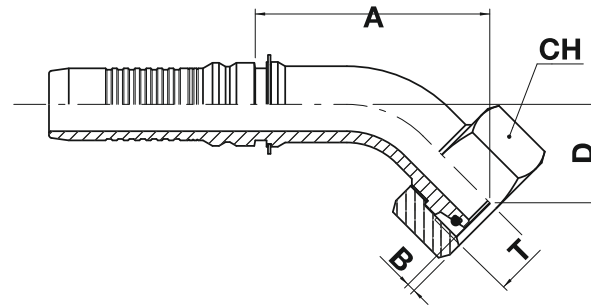

Interlock fittings for 4 and 6 spiral hoses

FS43I

Metric heavy female swivel - 45° elbow (24° cone seat)

INTERLOCK

ISO 8434-1 / DIN 3865

Metrik diři 45° interlock bařlık

code	ø hose			T	pipe	A		B		D		CH		
	dn	inch	size			mm	in	mm	in	mm	in	mm	in	↗ in
FS43I-10-30	16	5/8"	10	M30X2	S20	63,6	2,50	3,5	0,14	28,6	1,13	36,0	1,417	1.7/16"
FS43I-12-36	19	3/4"	12	M36X2	S25	67,4	2,65	3,0	0,12	30,4	1,20	46,0	1,811	1.13/16"
FS43I-16-42	25	1"	16	M42X2	S30	86,0	3,39	6,0	0,24	37,3	1,47	50,0	1,969	2"
FS43I-20-52	31	1.1/4"	20	M52X2	S38	115,1	4,53	6,5	0,26	45,7	1,80	60,0	2,362	2.3/8"
FS43I-24-52	38	1.1/2"	24	M52X2	S38	134,5	5,30	6,5	0,26	58,8	2,31	60,0	2,362	2.3/8"