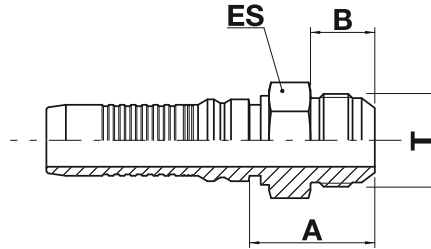

Interlock fittings for 4 and 6 spiral hoses

MJ10I

JIC 37° male

INTERLOCK

ISO 8434-2 / SAE J514

JIC interlock başlık

code	ø hose			T	A		B		ES		
	dn	inch	size		mm	in	mm	in	mm	in	 in
MJ10I-12-12	19	3/4"	12	1.1/16"-12	35,5	1,40	21,9	0,86	32,0	1,260	1.1/4"
MJ10I-16-16	25	1"	16	1.5/16"-12	45,0	1,77	23,1	0,91	36,0	1,417	1.7/16"
MJ10I-16-20	25	1"	16	1.5/8"-12	56,8	2,24	24,3	0,96	46,0	1,811	1.13/16"
MJ10I-20-20	31	1.1/4"	20	1.5/8"-12	59,7	2,35	24,3	0,96	46,0	1,811	1.13/16"
MJ10I-20-24	31	1.1/4"	20	1.7/8"-12	63,2	2,49	27,5	1,08	50,0	1,969	2"
MJ10I-24-24	38	1.1/2"	24	1.7/8"-12	63,5	2,50	27,5	1,08	50,0	1,969	2"
MJ10I-32-32	51	2"	32	2.1/2"-12	61,0	2,40	33,9	1,33	65,0	2,559	2.9/16"