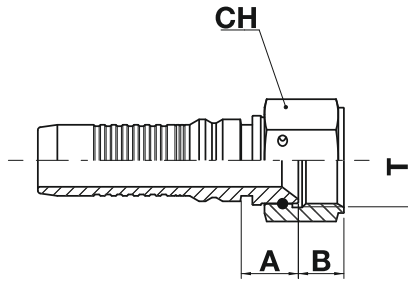

Interlock fittings for 4 and 6 spiral hoses

FJ12I

JIC 37° female swivel

INTERLOCK

ISO 8434-2 / SAE J514

JIC interlock dişi başlık

code	ø hose			T	A		B		CH		
	dn	inch	size		mm	in	mm	in	mm	in	 in
FJ12I-10-10	16	5/8"	10	7/8"-14	21,0	0,83	13,8	0,54	27,0	1,063	1.1/16"
FJ12I-12-12	19	3/4"	12	1.1/16"-12	19,5	0,77	13,8	0,54	32,0	1,260	1.1/4"
FJ12I-12-16	19	3/4"	12	1.5/16"-12	19,5	0,77	16,0	0,63	38,0	1,496	1.1/2"
FJ12I-16-16	25	1"	16	1.5/16"-12	20,5	0,81	16,0	0,63	38,0	1,496	1.1/2"
FJ12I-16-20	25	1"	16	1.5/8"-12	27,0	1,06	16,0	0,63	50,0	1,969	2"
FJ12I-20-20	31	1.1/4"	20	1.5/8"-12	25,2	0,99	16,0	0,63	50,0	1,969	2"
FJ12I-24-24	38	1.1/2"	24	1.7/8"-12	28,9	1,14	18,5	0,73	55,0	2,165	2.3/16"
FJ12I-32-32	51	2"	32	2.1/2"-12	33,0	1,30	24,0	0,94	75,0	2,953	-