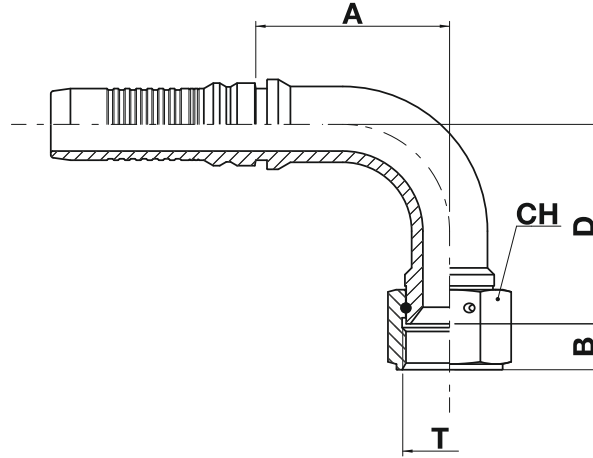

Interlock fittings for 4 and 6 spiral hoses

FJ92I

JIC 37° female swivel - 90° elbow

INTERLOCK

ISO 8434-2 / SAE J514

JIC interlock 90° başlık

code	ø hose			T	A		B		D		CH		
	dn	inch	size		mm	in	mm	in	mm	in	mm	in	 in
FJ92I-10-10	16	5/8"	10	7/8"-14	53,7	2,11	13,8	0,54	53,5	2,11	27,0	1,063	1.1/16"
FJ92I-12-12	19	3/4"	12	1.1/16"-12	59,2	2,33	13,8	0,54	55,0	2,17	32,0	1,260	1.1/4"
FJ92I-12-16	19	3/4"	12	1.5/16"-12	53,5	2,11	16,0	0,63	60,0	2,36	38,0	1,496	1.1/2"
FJ92I-16-16	25	1"	16	1.5/16"-12	69,0	2,72	16,0	0,63	71,0	2,80	38,0	1,496	1.1/2"
FJ92I-20-20	31	1.1/4"	20	1.5/8"-12	83,2	3,27	16,0	0,63	77,0	3,03	50,0	1,969	2"
FJ92I-24-24	38	1.1/2"	24	1.7/8"-12	102,0	4,02	18,5	0,73	100,0	3,94	55,0	2,165	2.3/16"
FJ92I-32-32	51	2"	32	2.1/2"-12	122,0	4,80	24,0	0,94	140,0	5,51	75,0	2,953	-