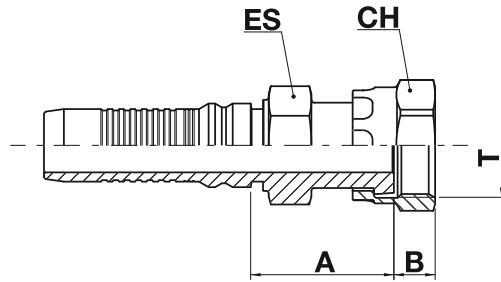

Interlock fittings for 4 and 6 spiral hoses

OR13I OR12I

ORFS female swivel

INTERLOCK

ISO 8434-3 / SAE J1453

ORFS interlock başlık

code	ø hose			T	A		B		ES			CH		
	dn	inch	size		mm	in	mm	in	mm	in	↻ in	mm	in	↻ in
OR13I-12-12	19	3/4"	12	1.3/16"-12	42,0	1,65	14,5	0,57	30,0	1,180	1.3/16"	36,0	1,417	1.7/16"
OR13I-16-16	25	1"	16	1.7/16"-12	50,0	1,97	14,8	0,58	36,0	1,420	1.7/16"	41,0	1,614	1.5/8"
OR12I-16-20	25	1"	16	1.11/16"-12	52,0	2,05	14,8	0,58	41,0	1,610	1.5/8"	50,0	1,969	2"
OR12I-20-20	31	1.1/4"	20	1.11/16"-12	51,2	2,02	14,8	0,58	41,0	1,610	1.5/8"	50,0	1,969	2"
OR12I-20-24	31	1.1/4"	20	2"-12	57,4	2,26	14,8	0,58	50,0	1,970	2"	60,0	2,362	2.3/8"
OR12I-24-24	38	1.1/2"	24	2"-12	58,7	2,31	14,8	0,58	50,0	1,969	2"	60,0	2,362	2.3/8"

Nut type