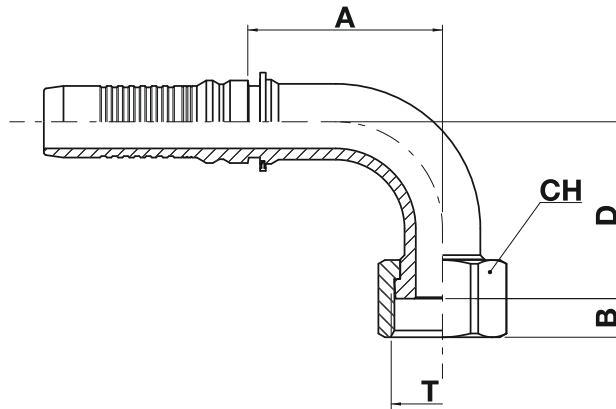

Interlock fittings for 4 and 6 spiral hoses

OR94I OR92I

ORFS female swivel - 90° elbow

INTERLOCK

ISO 8434-3 / SAE J1453

ORFS 90° interlock başlık

code	ø hose			T	A		B		D		CH		
	dn	inch	size		mm	in	mm	in	mm	in	mm	in	in
OR94I-12-12	19	3/4"	12	1.3/16"-12	54,5	2,15	14,5	0,57	48,0	1,89	36,0	1,417	1.7/16"
OR94I-16-16	25	1"	16	1.7/16"-12	69,0	2,72	14,8	0,58	63,0	2,48	41,0	1,614	1.5/8"
OR92I-16-20	25	1"	16	1.11/16"-12	69,0	2,72	14,8	0,58	77,0	3,03	50,0	1,969	2"
OR92I-20-20	31	1.1/4"	20	1.11/16"-12	83,6	3,29	14,8	0,58	77,0	3,03	50,0	1,969	2"

Nut type